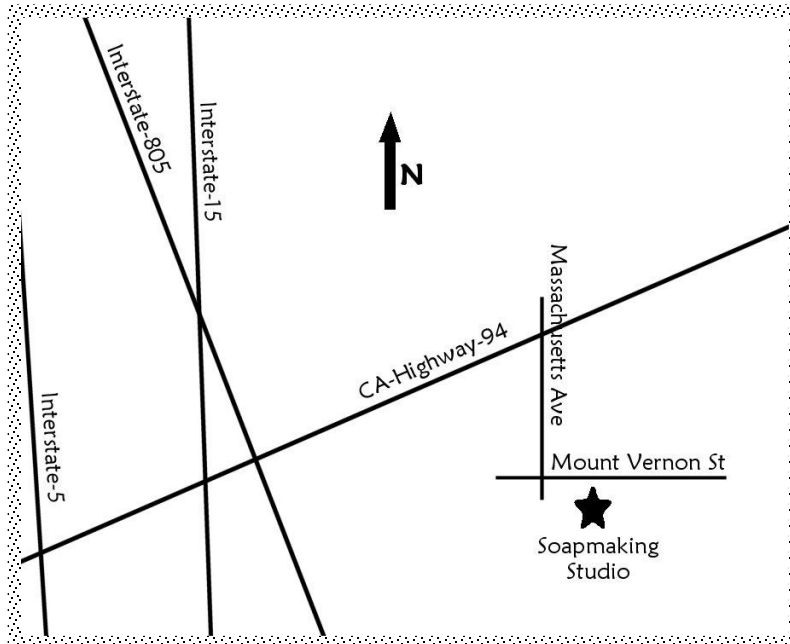

# Map & Directions

**Soapmaking Studio**  
7301 Mount Vernon St  
Lemon Grove, CA 91945

Telephone:  
(619) 668-1435

## Highway Directions

From **CA-Highway-94**, exit Massachusetts Ave.  
Left (south) on **Massachusetts Ave** to Mount Vernon St.  
Left (east) on **Mount Vernon St**.  
7301 is on the right (south) side of Mount Vernon St.

## Trolley Directions

Take the San Diego MTS Trolley **Orange Line** to the Massachusetts Ave Station (eastbound stop number **75040** or westbound stop number **75041**).  
Cross Massachusetts Ave and go straight (northeast) onto Main St.  
Left (northwest) on San Pasqual St.  
Right (north) on McKnight Dr.  
Right (east) on Mount Vernon St.  
7301 is on the right (south) side of Mount Vernon St.