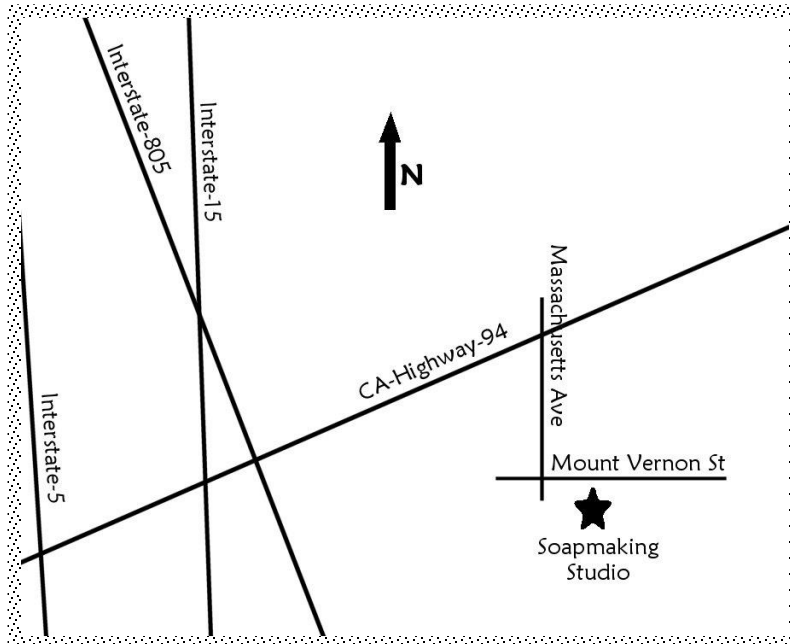

# Map & Directions

**Soapmaking Studio**  
7301 Mount Vernon St  
Lemon Grove, CA 91945

Telephone:  
(619) 668-1435

## Highway Directions

From **CA-Highway-94**, exit Massachusetts Ave.  
Left (south) on **Massachusetts Ave** to Mount Vernon St.  
Left (east) on **Mount Vernon St**.  
7301 is on the right (south) side of Mount Vernon St.

## Trolley Directions

Take the San Diego MTS Trolley **Orange Line** to the Massachusetts Ave Station (eastbound stop number **75040** or westbound stop number **75041**).  
Cross Massachusetts Ave and go straight (northeast) onto Main St.  
Left (northwest) on San Pasqual St.  
Right (north) on McKnight Dr.  
Right (east) on Mount Vernon St.  
7301 is on the right (south) side of Mount Vernon St.